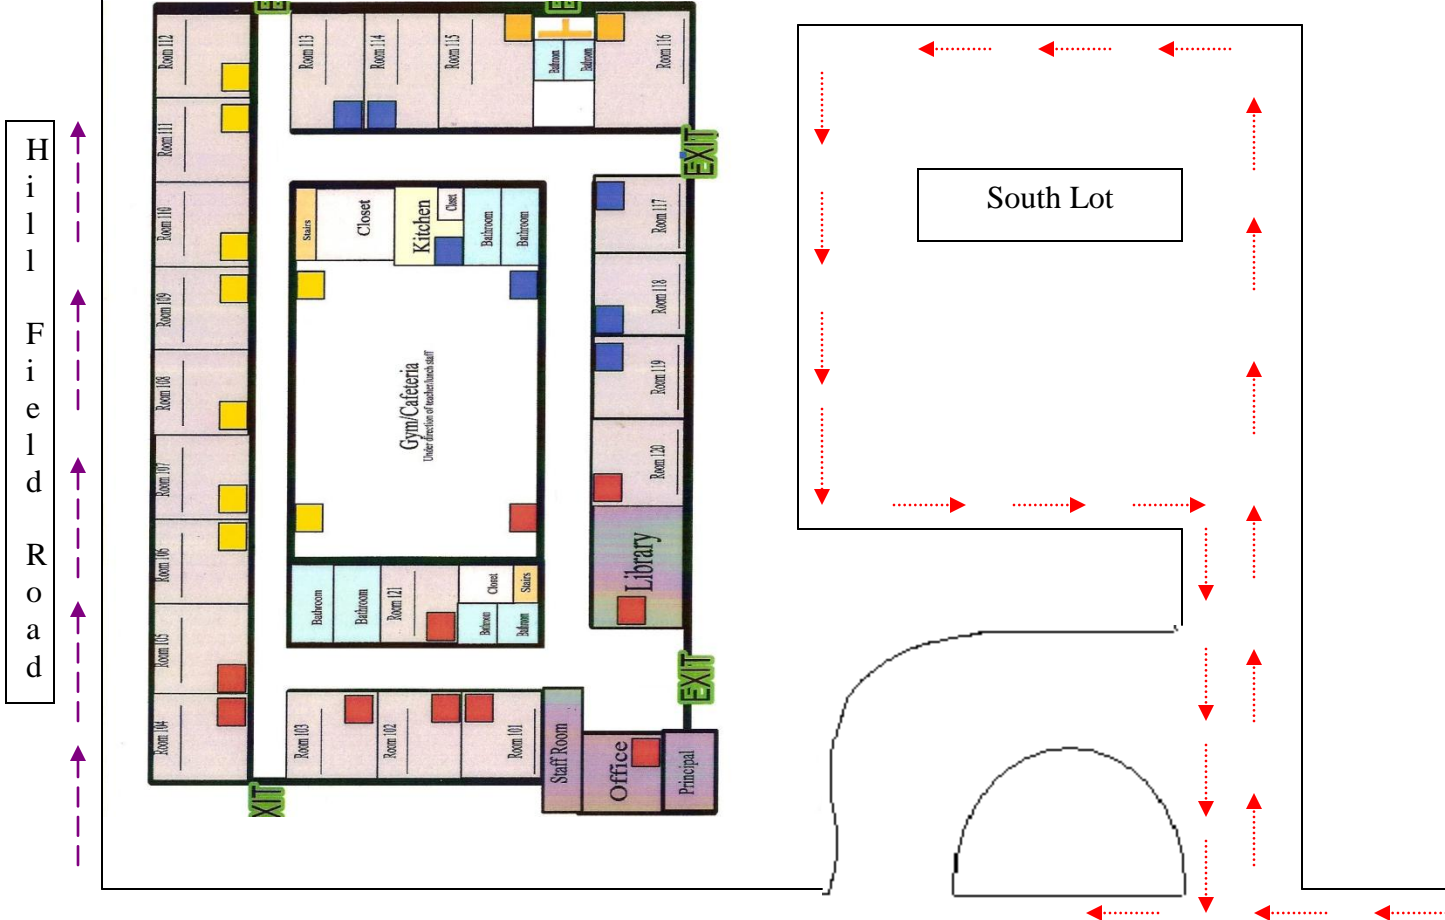

North Davis Preparatory Academy- K-4 Building

- This is the traffic flow for our drop off and pick up of students in the K-4 building.
- Please use caution and patience as students arrive and leave our campus!
- Please only drop off students along the curb area next to the school. Do not let students walk through the parking lot.
- Parking in the Cold Creek Recreation parking lot is only available on the north half of the facility if ours is full. Please to allow homeowners to access their pool and play area and be graciously considerate as we move in and around their neighborhood.