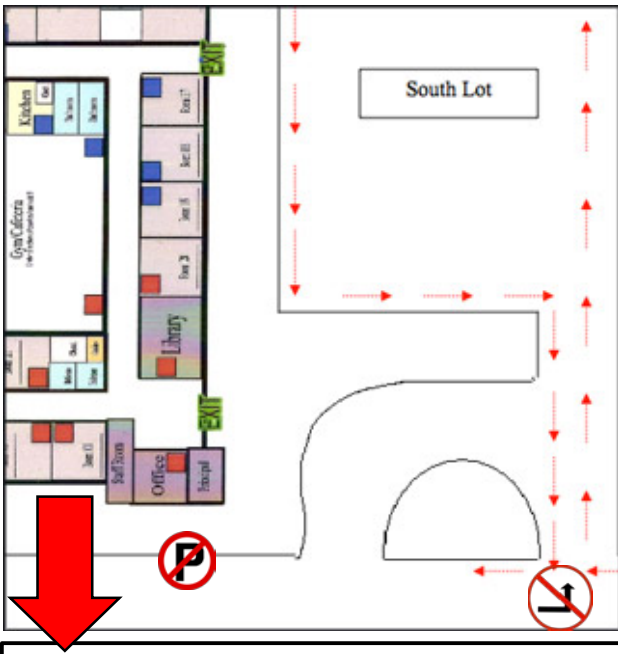

NDPA TRAFFIC REMINDER

JR. HIGH DURING DROP-OFF & PICK-UP:

- DO NOT turn right into the middle drive.
- DO NOT turn left OUT of the middle drive.
- EXIT by right turn through the east drive only. If you need to head west, it only takes 5 minutes to drive around the block! Or you can find a safe place to make a U-turn.
- You may turn into the long drive from either direction.

ELEMENTARY DURING DROP-OFF & PICK-UP:

- DO NOT turn left into the Elementary parking lot. Layton City says drive into the neighborhood, find a safe place to turn around to turn RIGHT into school.
- NEVER park in red zones.

DROP-OFF times Monday-Friday 8:00-8:30 AM – PICK-UP times Monday-Thursday 2:45-3:20, Friday 12:45-1:20

NDPA TRAFFIC REMINDER

JR. HIGH DURING DROP-OFF & PICK-UP:

- DO NOT turn right into the middle drive.
- DO NOT turn left OUT of the middle drive.
- EXIT by right turn through the east drive only. If you need to head west, it only takes 5 minutes to drive around the block! Or you can find a safe place to make a U-turn.
- You may turn into the long drive from either direction.