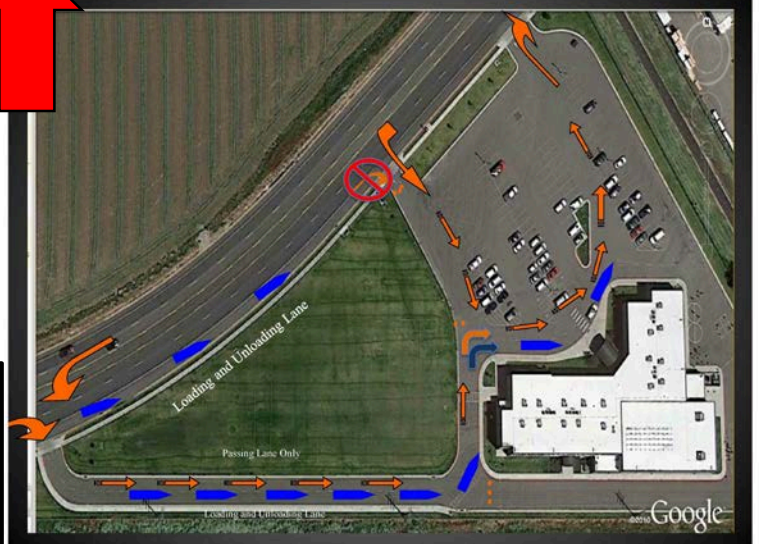

NDPA TRAFFIC REMINDER

JR. HIGH DURING DROP-OFF & PICK-UP:

- DO NOT turn right into the middle drive.
- DO NOT turn left OUT of the middle drive.
- EXIT by right turn through the east drive only. If you need to head west, it only takes 5 minutes to drive around the block! Or you can find a safe place to make a U-turn.
- You may turn into the long drive from either direction.

ELEMENTARY DURING DROP-OFF & PICK-UP:

- DO NOT turn left into the Elementary parking lot. Layton City says drive into the neighborhood, find a safe place to turn around to turn RIGHT into school.
- NEVER park in red zones.

DROP-OFF times Monday-Friday 8:00-8:30 AM – PICK-UP times Monday-Thursday 2:45-3:20, Friday 12:45-1:20

NDPA TRAFFIC REMINDER

JR. HIGH DURING DROP-OFF & PICK-UP:

- DO NOT turn right into the middle drive.
- DO NOT turn left OUT of the middle drive.
- EXIT by right turn through the east drive only. If you need to head west, it only takes 5 minutes to drive around the block! Or you can find a safe place to make a U-turn.
- You may turn into the long drive from either direction.