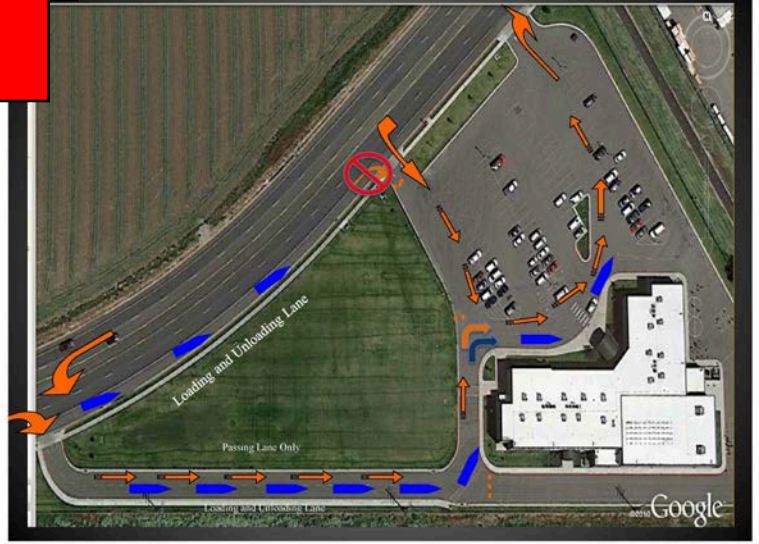

NDPA TRAFFIC REMINDER

JR. HIGH DURING DROP-OFF & PICK-UP:

- DO NOT turn right into the middle drive.
- DO NOT turn left OUT of the middle drive.
- EXIT by right turn through the east drive only. If you need to head west, it only takes 5 minutes to drive around the block! Or you can find a safe place to make a U-turn.
- You may turn into the long drive from either direction.

ELEMENTARY DURING DROP-OFF & PICK-UP:

- DO NOT turn left into the Elementary parking lot. Layton City says drive into the neighborhood, find a safe place to turn around to turn RIGHT into school.
- NEVER park in red zones.

DROP-OFF times Monday-Friday 8:00-8:30 AM – PICK-UP times Monday-Thursday 2:45-3:20, Friday 12:45-1:20

NDPA TRAFFIC REMINDER

JR. HIGH DURING DROP-OFF & PICK-UP:

- DO NOT turn right into the middle drive.
- DO NOT turn left OUT of the middle drive.
- EXIT by right turn through the east drive only. If you need to head west, it only takes 5 minutes to drive around the block! Or you can find a safe place to make a U-turn.
- You may turn into the long drive from either direction.